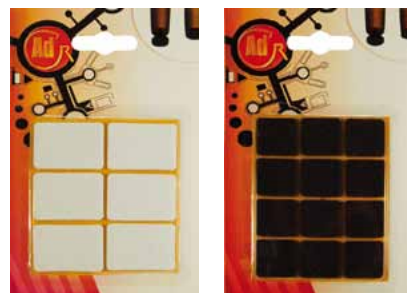

## ADHESIVE FELT PADS

REF	DENOMINATION	COLOR	DIMENSION	IP	MP	EAN
23400170163	Adhesive felt pads	White	20x Ø 17mm	12	120	5412828234119
23400170263	Adhesive felt pads	Brown	20x Ø 17mm	12	120	5412828234126
23400220163	Adhesive felt pads	White	12x Ø 22mm	12	120	5412828234218
23400220263	Adhesive felt pads	Brown	12x Ø 22mm	12	120	5412828234225
23400280163	Adhesive felt pads	White	6x Ø 28mm	12	120	5412828234317
23400280263	Adhesive felt pads	Brown	6x Ø 28mm	12	120	5412828234324
23400350163	Adhesive felt pads	White	4x Ø 35mm	12	120	5412828234515
23400350263	Adhesive felt pads	Brown	4x Ø 35mm	12	120	5412828234522
23400500263	Adhesive felt pads	Brown	4x Ø 50mm	12	120	5412828234423
23401200163	Adhesive felt pads	White	12x 20mm x 20mm	12	120	5412828234614
23401200263	Adhesive felt pads	Brown	12x 20mm x 20mm	12	120	5412828234621
23401250163	Adhesive felt pads	White	9x 25mm x 25mm	12	120	5412828234713
23401250263	Adhesive felt pads	Brown	9x 25mm x 25mm	12	120	5412828234720
23402240163	Adhesive felt pads	White	6x 20mm x 40mm	12	120	5412828234812
23402240263	Adhesive felt pads	Brown	6x 20mm x 40mm	12	120	5412828234829
23402250163	Adhesive felt pads	White	6x 25mm x 35mm	12	120	5412828234911
23402250263	Adhesive felt pads	Brown	6x 25mm x 35mm	12	120	5412828234928
23402800163	Adhesive felt pads	White	1x 80mm x 95mm	12	120	5412828234010
23402800263	Adhesive felt pads	Brown	1x 80mm x 95mm	12	120	5412828234027
23402990263	Adhesive felt pads	Brown	1pc 200mm x 300mm	50	50	5412828234942
23502000263	Adhesive felt pads	Brown	1pc 85mm x 100cm	10	80	5412828235901
23502850163	Adhesive felt pads	White	1pc 80mm x 250mm	20	240	5412828235130
23502850263	Adhesive felt pads	Brown	1pc 80mm x 250mm	20	240	5412828235147