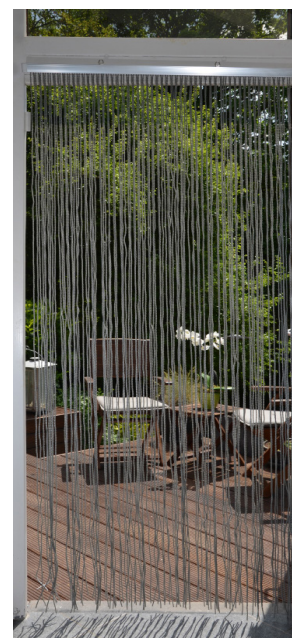

SWING

- Soft plastic material
- Plastic rail

	REF	DENOMINATION	STRINGS	COLOR	DIMENSION	ORDER UNIT	EAN
1	337-495107-12	SWING	110	Grey	90 x 200 cm	4	5412828337070
2	337-665100-20	SWING	110	Cristal	90 x 210 cm	4	5412828337308
2	337-685100-20	SWING	124	Cristal	100 x 232 cm	4	5412828337315